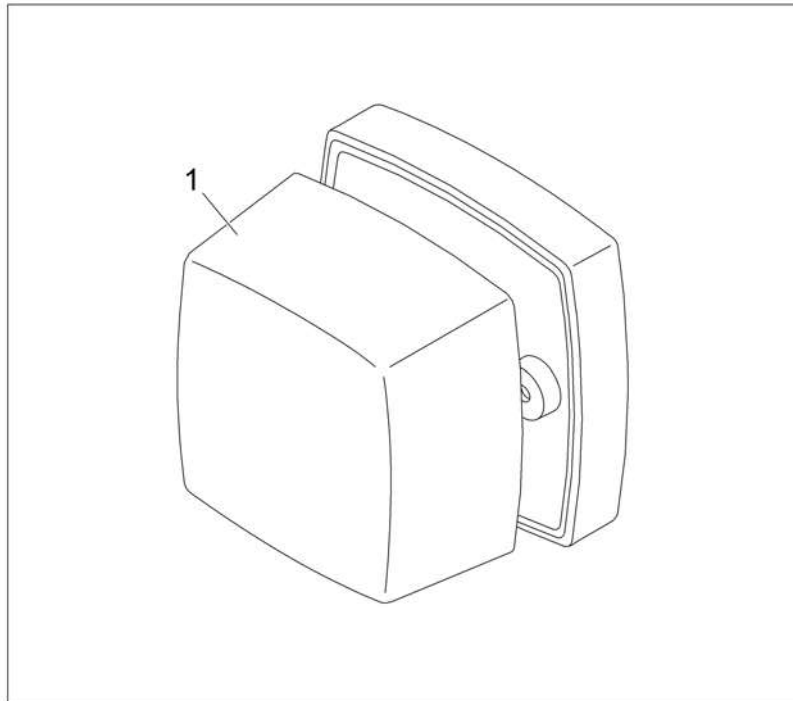

TAILLIGHT COMBINED
SCHLUSSLEUCHTE
FEU COMBINE ARRIÈRE

from No / up to No

Figure
Bild
Figure

 **TADANO**
99708519965

10